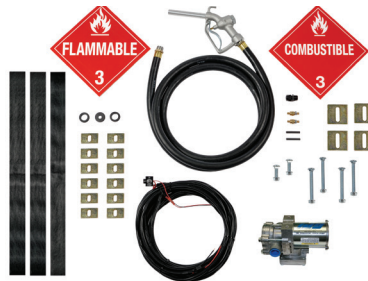

**70
GALLON**

The Perfect Fit

Maximize bed space with the adjustable 70-gallon refueling tank and tool box combo!

Our 70-gallon refueling tank and tool box combo is uniquely designed to sit on the bed rails and adjust to the depth of the pickup bed creating up to 9 cubic feet of storage space. The 70-gallon refueling tank is Department of Transportation (DOT) legal to carry and transfer gasoline, diesel, and kerosene, and features an easy-to-use purge function that moves remaining fuel from the hose back into the fuel tank. The tool box is equipped with locking handles to keep your gear secure and gas-filled shocks that make it easy to open and close the tool box lid.

The 40-gallon refueling tank is made from 14-gauge, high-yield U.S. aluminized steel for superior durability and strength; and powder coated for durable satin black finish. As with all Transfer Flow fuel tank systems, this refueling tank comes complete with all parts needed for installation, down to the last zip tie.

All fuel systems ship with all parts needed for installation and use.

SHORT AND LONG BED

Fits: All Full-Size Trucks

Fuel: Gasoline, Diesel, Kerosene

Ship Weight: 293 lb.

Outside Dimensions: 73" L x 24 1/2" W x 23 3/4"-27 3/4" H

Inside Dimensions: 56 3/4" L x 14 1/2" W x 9 1/2"-13 1/2" H

Part Number: 080-01-16230

FEATURES AND BENEFITS

- For drivers who own ATVs, boats, generators, landscape or farming equipment, or want the option to fuel their truck or additional vehicles
- Comes with 12-volt GPI® fuel pump, 12 ft. hose, nozzle, fuel cap, wiring harness with cab-mounted power switch, and mounting hardware
- Pumps up to 8 gallons per minute
- 9 cubic ft. of storage space
- Built from 14-gauge high-yield U.S. aluminized steel
- Powder coated black for durability and strength
- Gas-filled shocks for easy opening and closing
- Baffled to prevent fuel sloshing
- Locking handles to keep gear safe
- 6 year, unlimited mile warranty